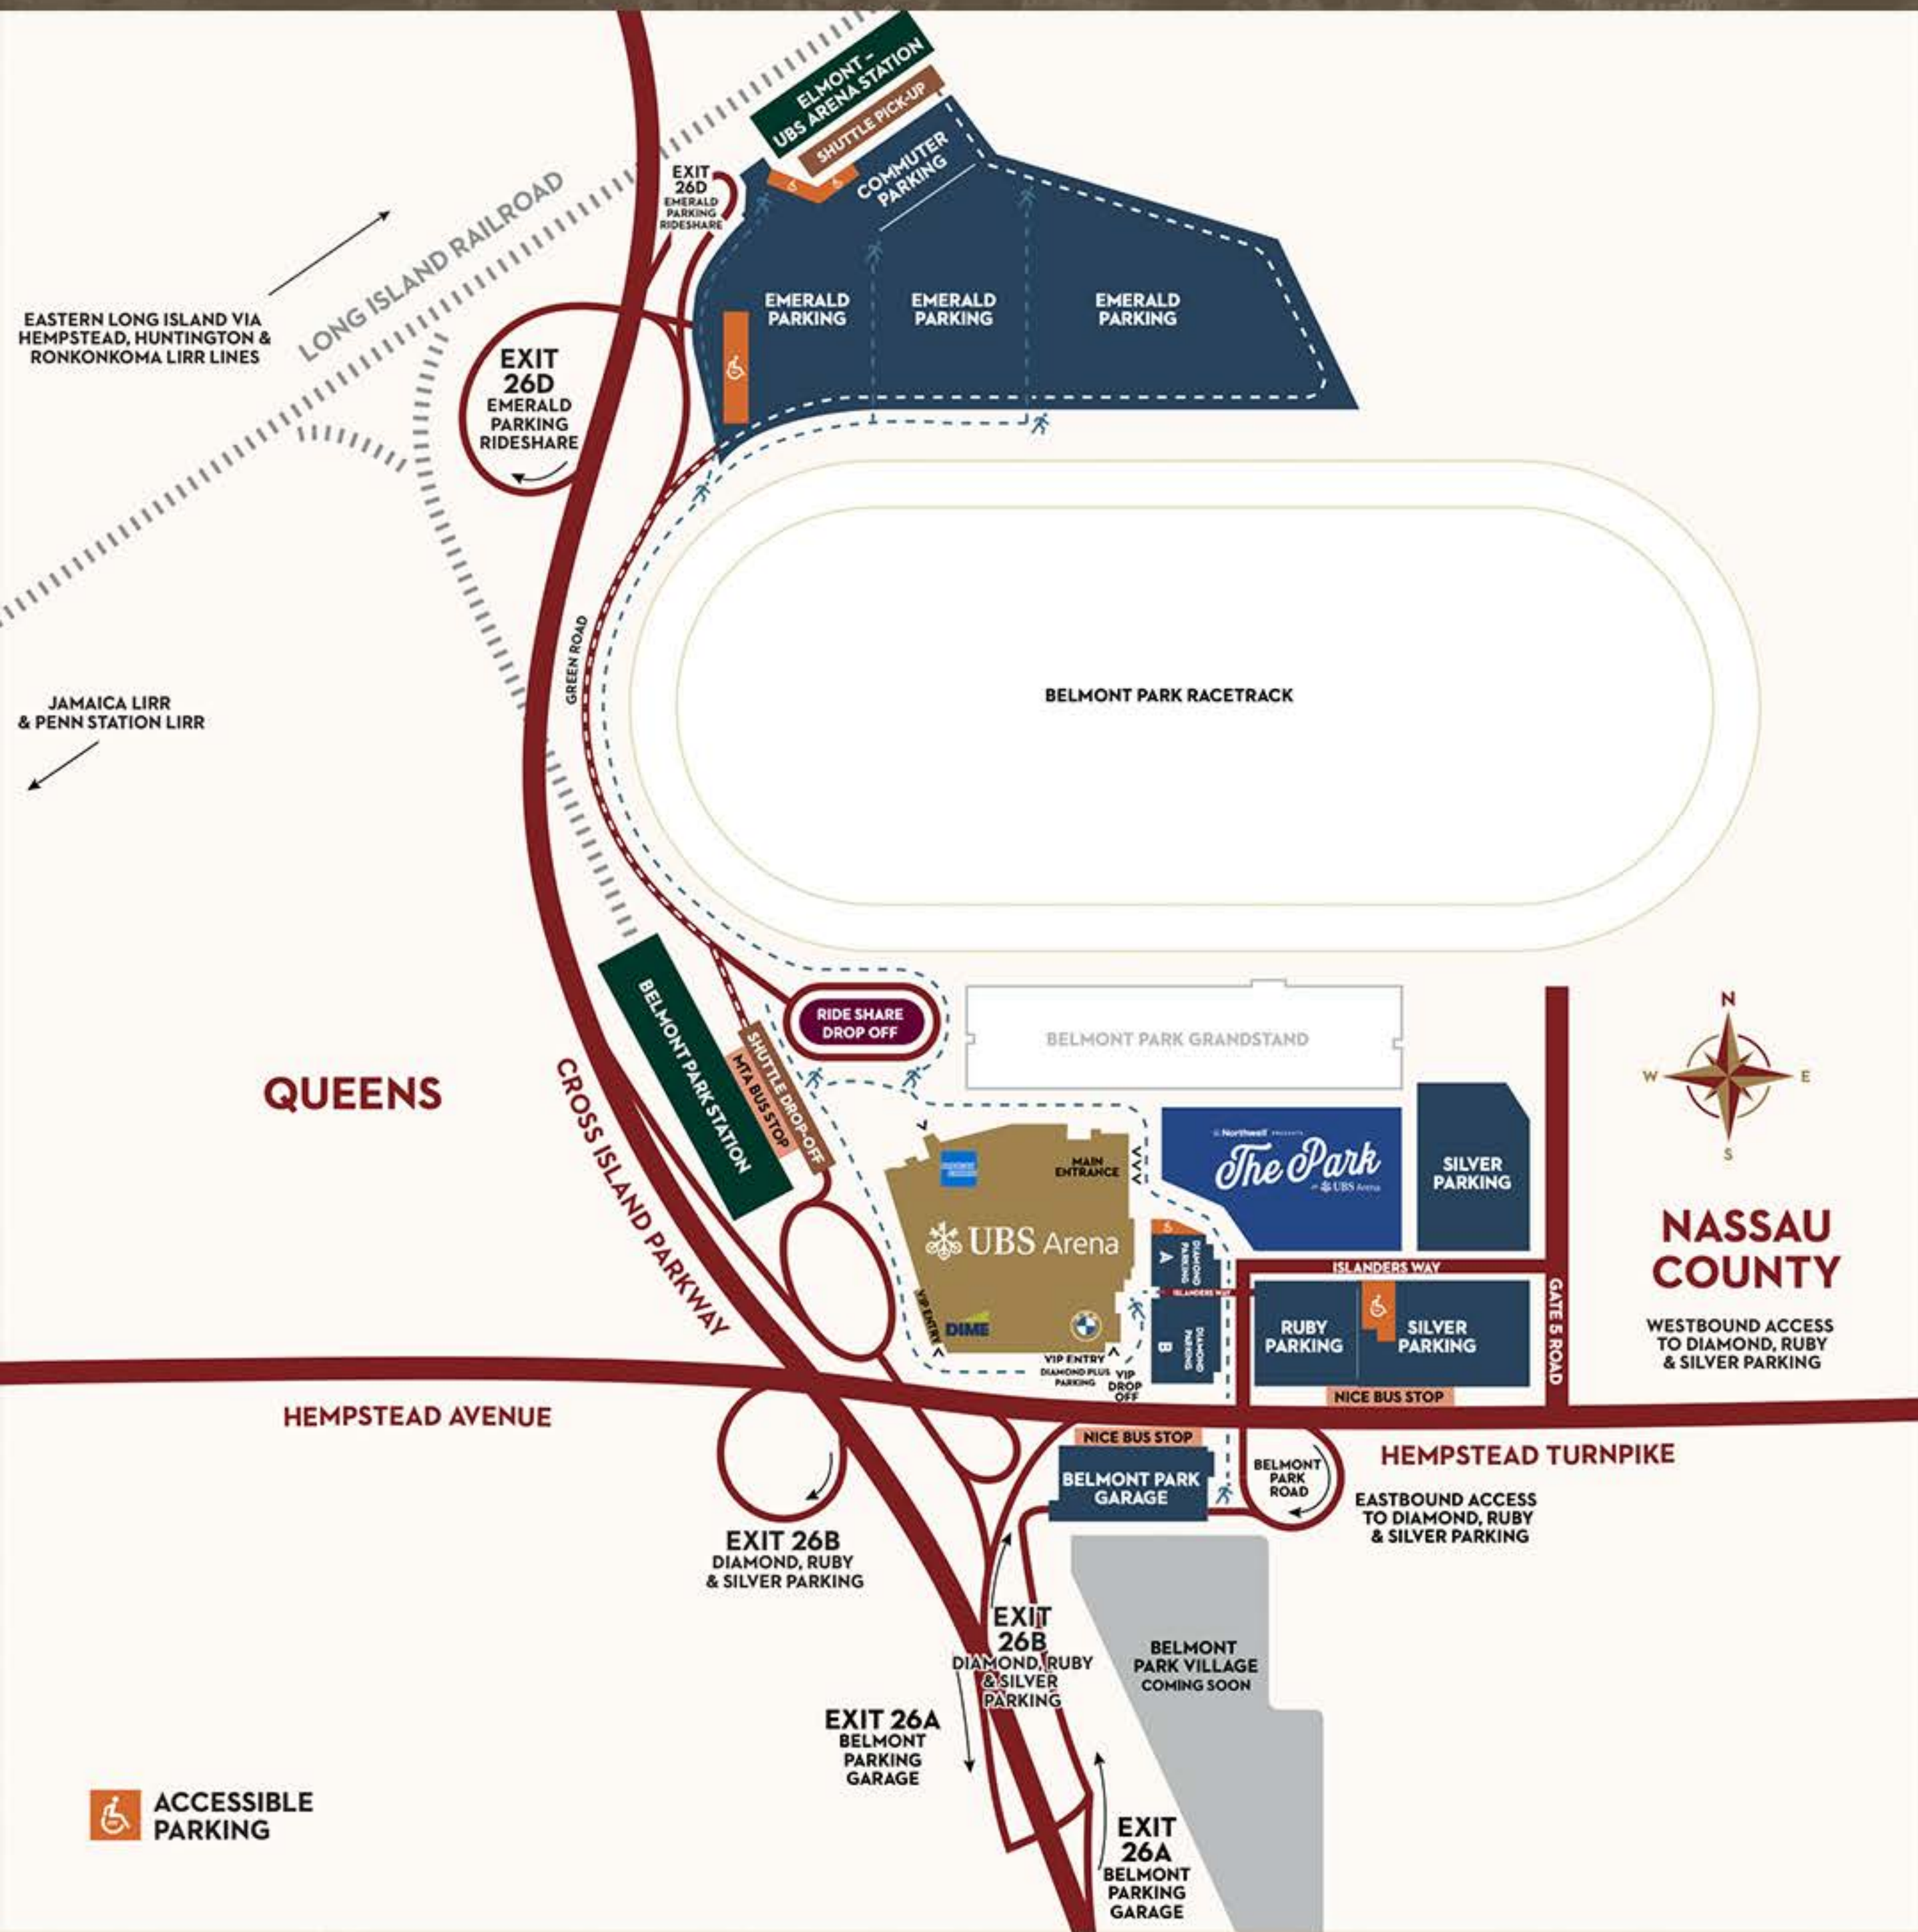

Use the LIRR TrainTime app to check train schedules.

2

PARKING

Parking can only be accessed via the Cross Island Parkway:

Emerald Parking Exit 26D

Belmont Park Garage Exit 26A

Silver Parking Exit 26B

General paid parking is available on event days at Emerald Parking. If you're dropping off or picking up a guest, use Exit 26D.

UBS Arena

POST EVENT PICKUP

**PICK UP IN
EMERALD LOT ONLY**

**USE EXIT 26D
FOLLOW SIGNS TO PICKUP AREA**

**ARRIVE PRIOR
TO 9:30 PM**

PLEASE ALERT YOUR PARTY TO FOLLOW
SIGNS TOWARDS THE **EMERALD LOT PICK-UP**

2

WATER BOTTLES

Clear non-glass reusable water bottles (32oz. or smaller) are permitted. All bottles must be empty upon entry.

3

PRE & POST SHOW

Belmont Hall, our restaurant located next to the main entrance, opens at 10am and is open post-show. Guests do not need tickets to arena events to enter Belmont Hall.

Pairing Stations are located at Sections 101 & 110.

MAPS

MAPS CON'T

Wristband pickup

VIP1/VIP2 Check-In

Gate 2 entrance

Public Merch