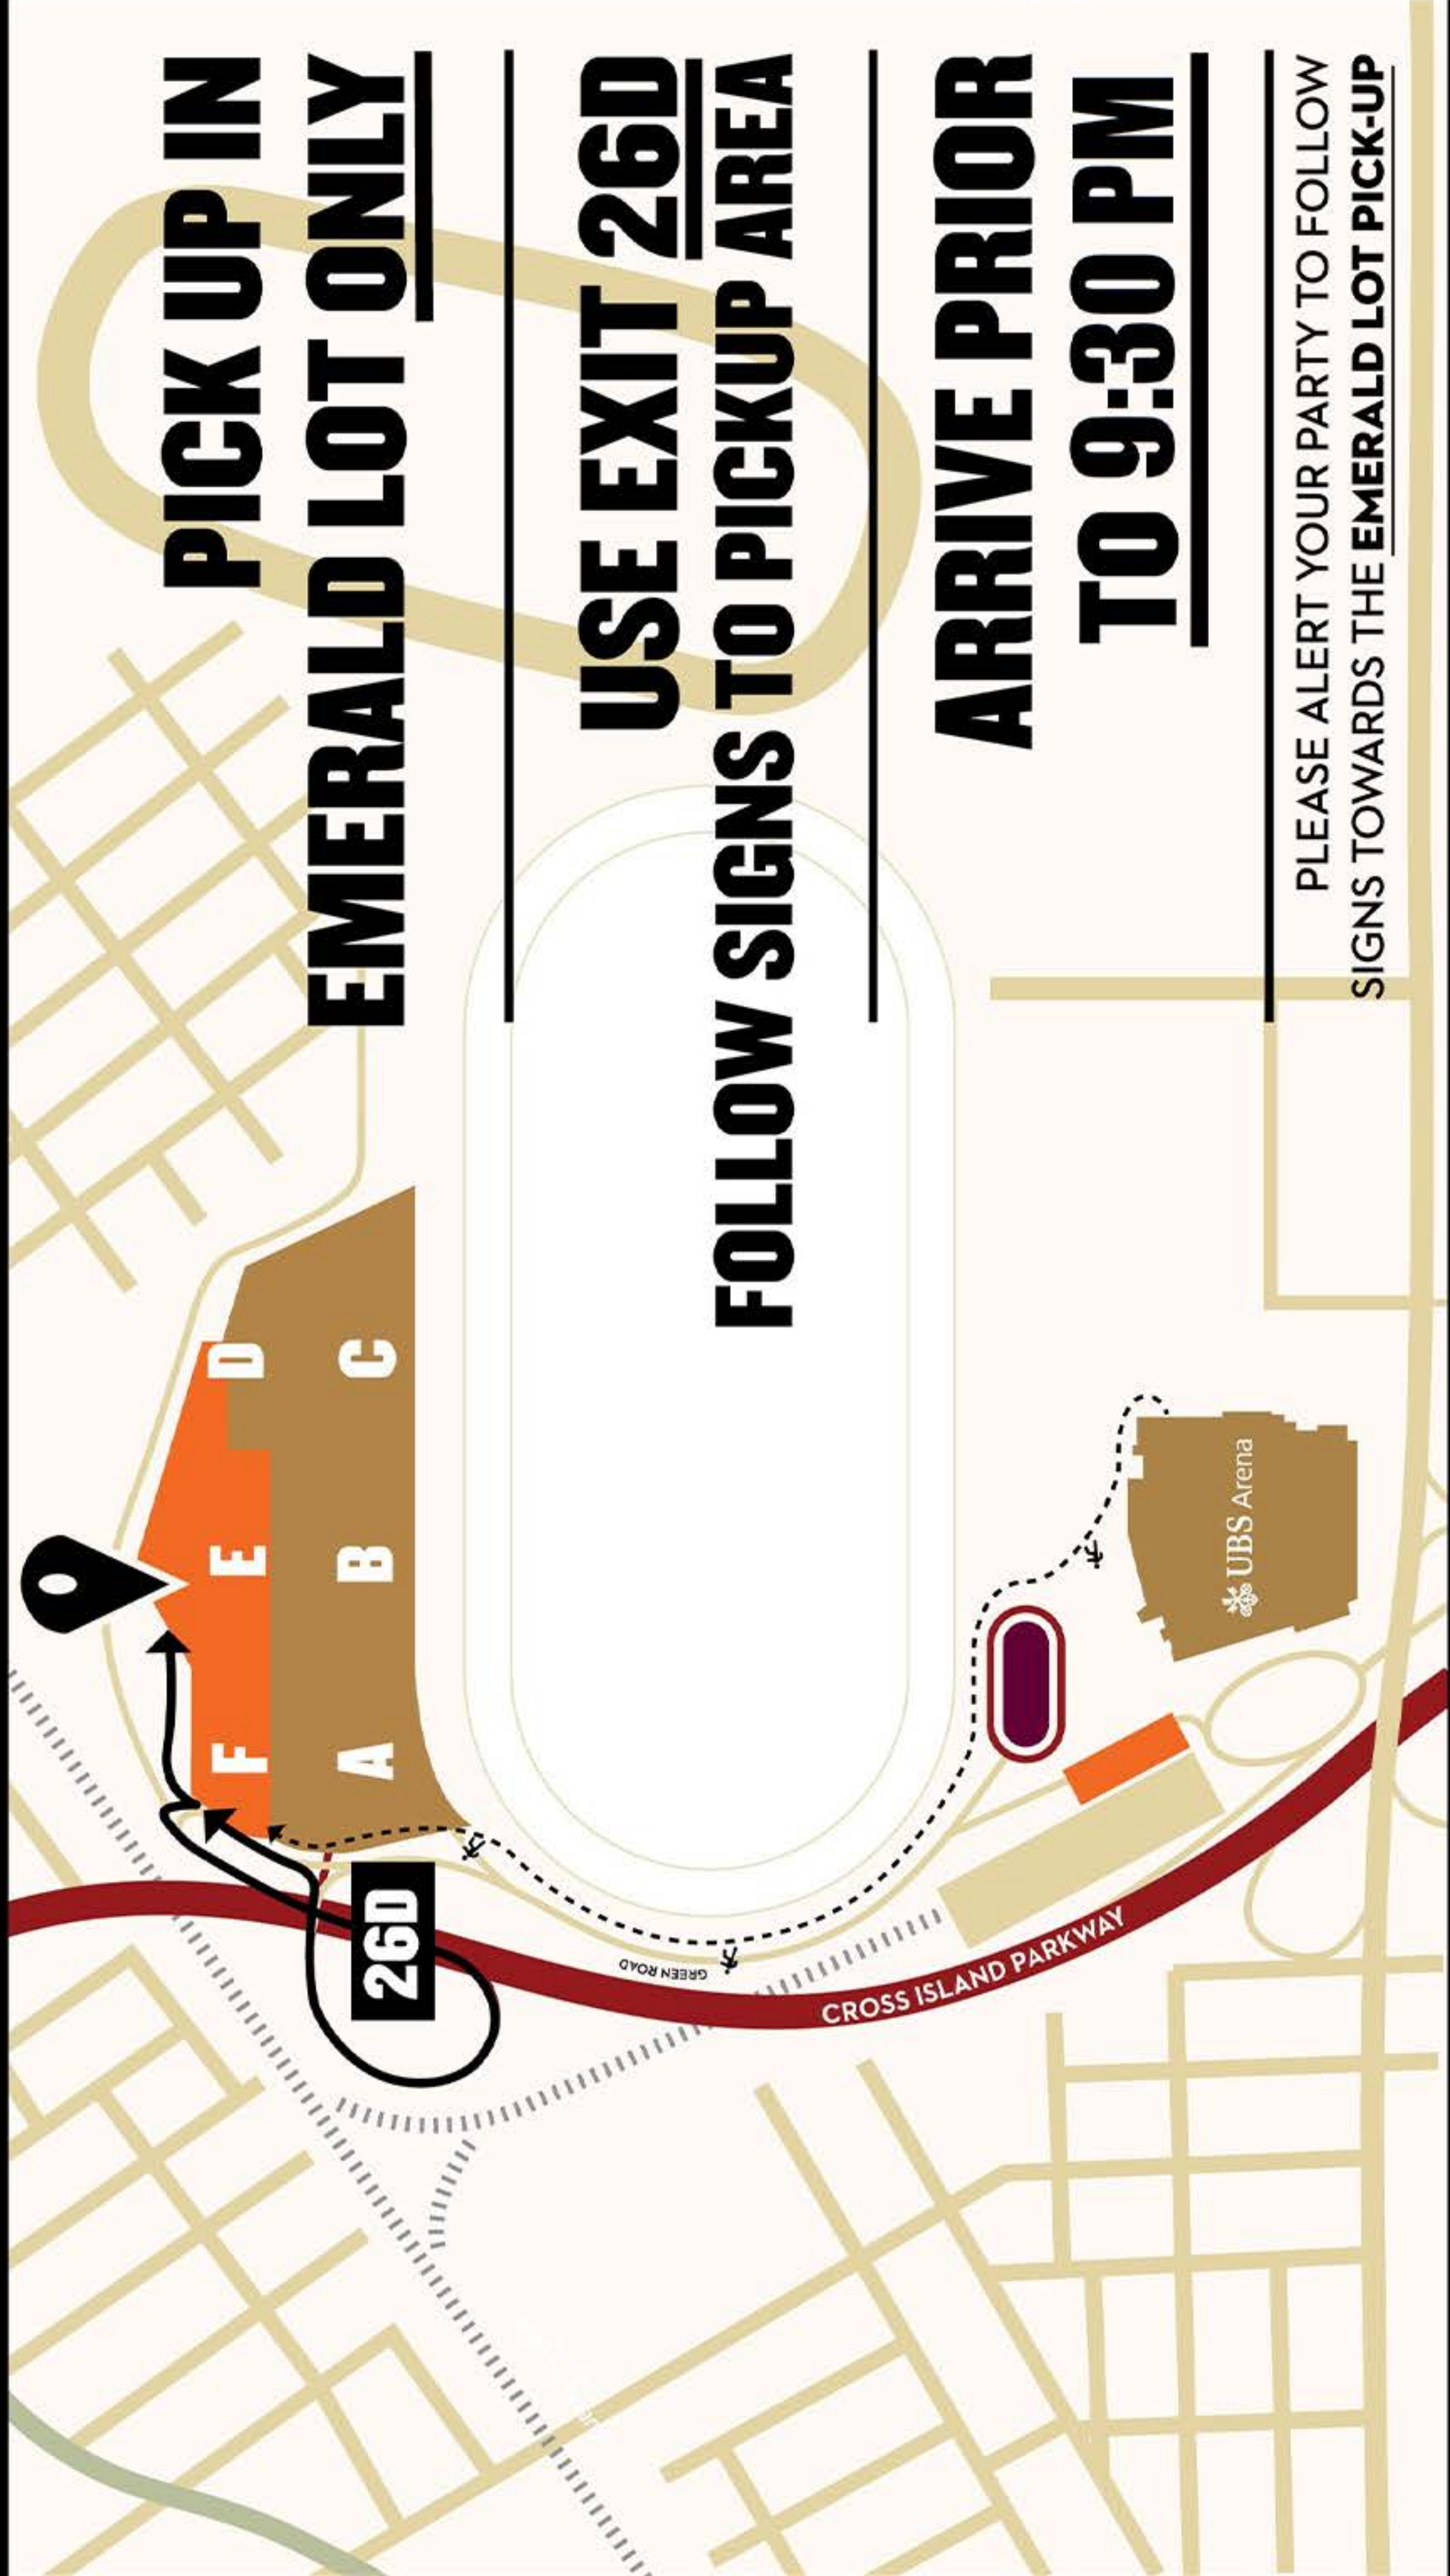

POST EVENT PICKUP

**PICK UP IN
EMERALD LOT ONLY**

**USE EXIT 26D
FOLLOW SIGNS TO PICKUP AREA**

**ARRIVE PRIOR
TO 9:30 PM**

PLEASE ALERT YOUR PARTY TO FOLLOW
SIGNS TOWARDS THE **EMERALD LOT PICK-UP**